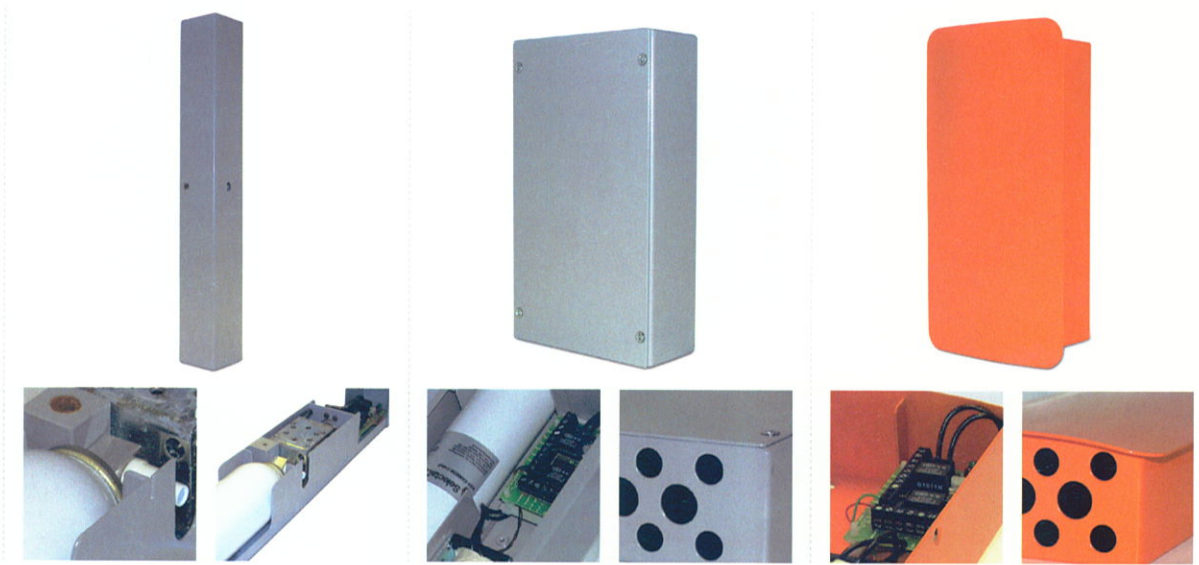

SelectaDNA Spray Spray Heads

Description	Slim Line Spray Head	Flat Spray Head	Curved Spray Head
Product Number:	19803	19802	19800 - Orange 19801 - Silver
Colour:	Silver	Silver	Orange or Silver
Description:	Designed to fit on door frames. Can also be wall or ceiling mounted and can be covertly mounted in roof voids.	A wall or ceiling mount unit that can also be covertly mounted in roof voids.	Can be mounted on the wall or ceiling.
Dimensions:	445mm x 56mm x 52mm	219mm x 126mm x 53mm	Base 218mm x 110mm x 56mm, with lid 244mm x 129mm x 57mm
Weight:	1.8kg	1.7kg	1.6kg
Options:	Aerosols require 19804 Slim line Spray Nozzle	Covert ceiling mount kits available to special order	

For more information visit

www.selectadna.co.uk

or contact

+44 (0)1689 860757

SelectaDNA is a registered trademark of:

Selectamark Security Systems plc,
1 Locks Court, 429 Crofton Road,
Locksbottom, Kent, BR6 8NL. UK.